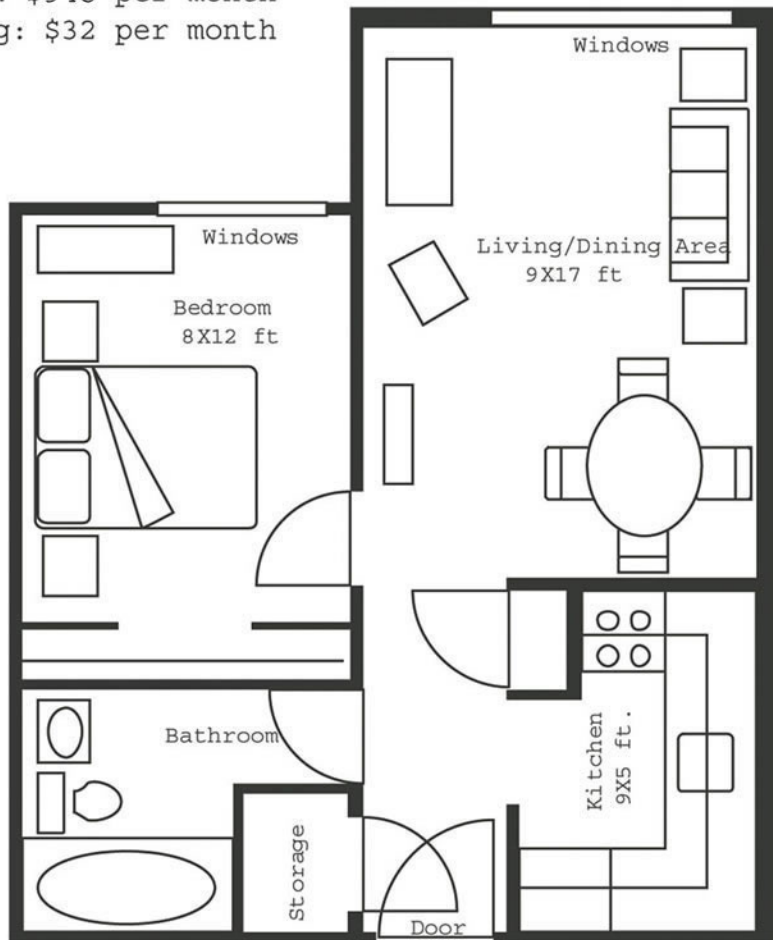

One Bedroom with Kitchen

St. Paul's Centre

Square footage: 446

Rental: \$945 per month

Parking: \$32 per month

Bachelor with Kitchen

Square footage: 337

Rental: \$760 per month