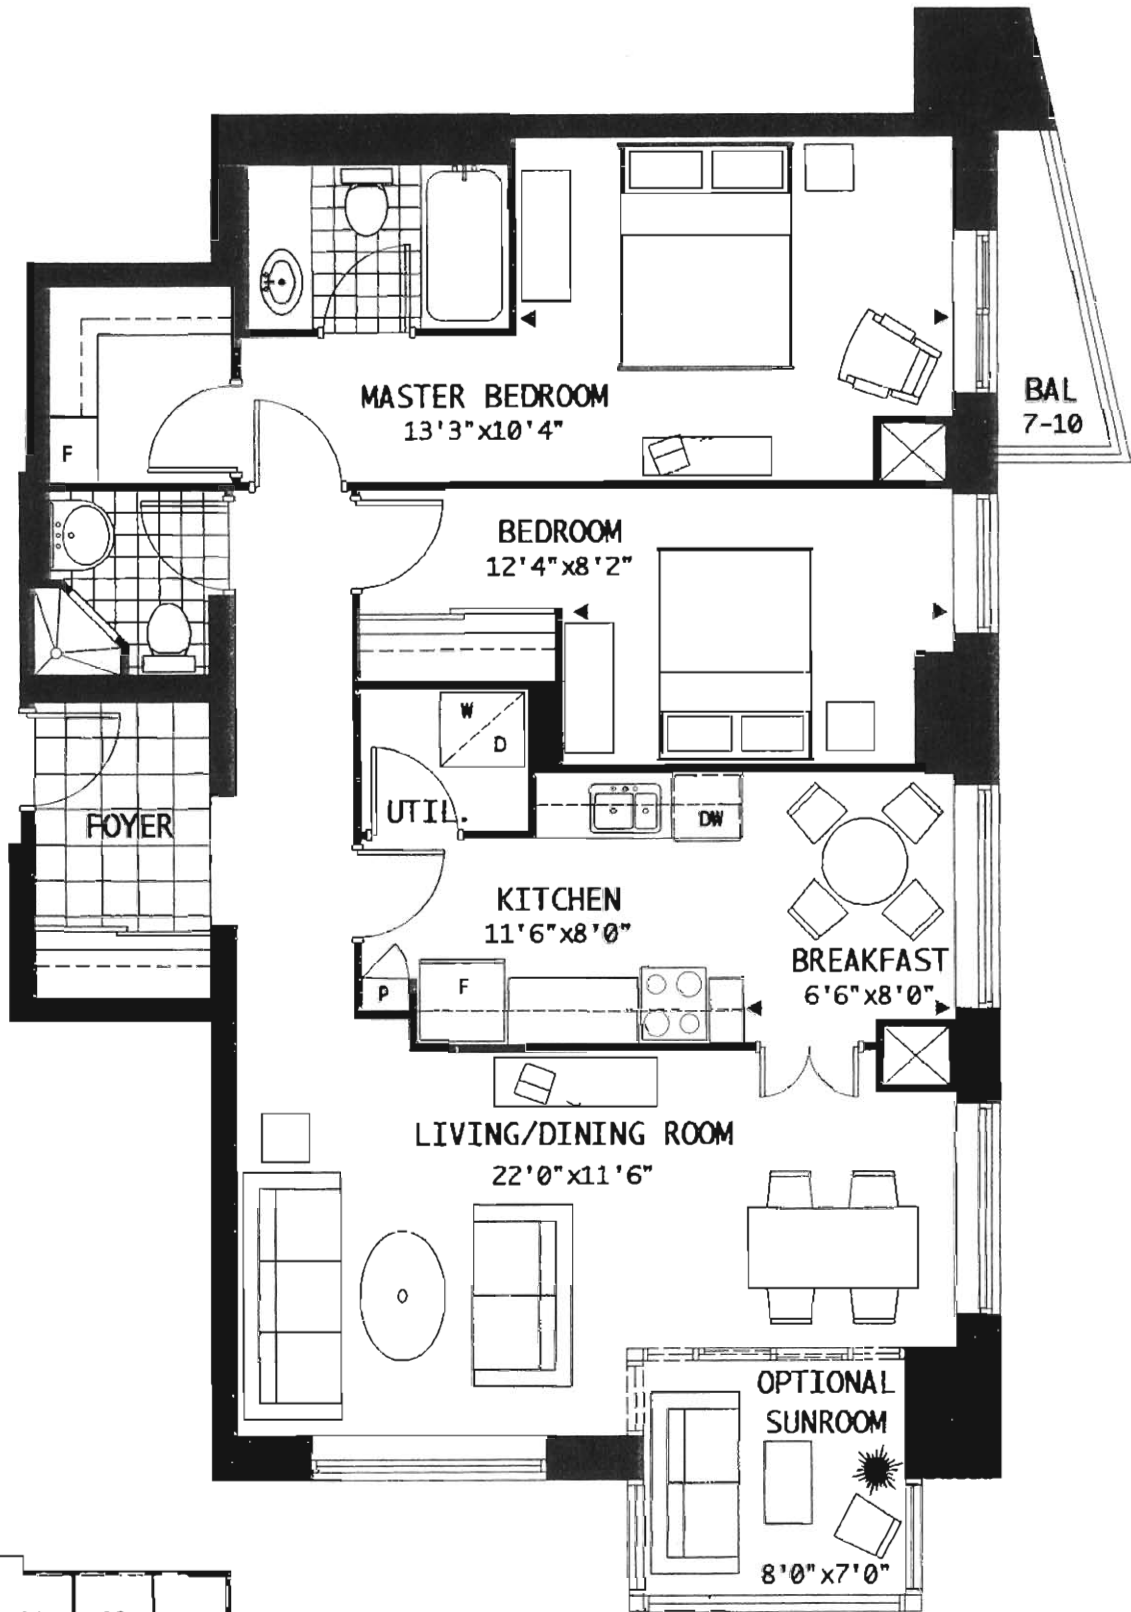

St. Paul's Terrace

TYPICAL FLOORS
2 to 10

SUITE 03
1,181 sq. ft.

Sizes and specifications subject to change without notice.

St. Paul's Terrace

TYPICAL FLOORS
2 to 10

SUITE 01 713 sq. ft.

Sizes and specifications subject to change without notice