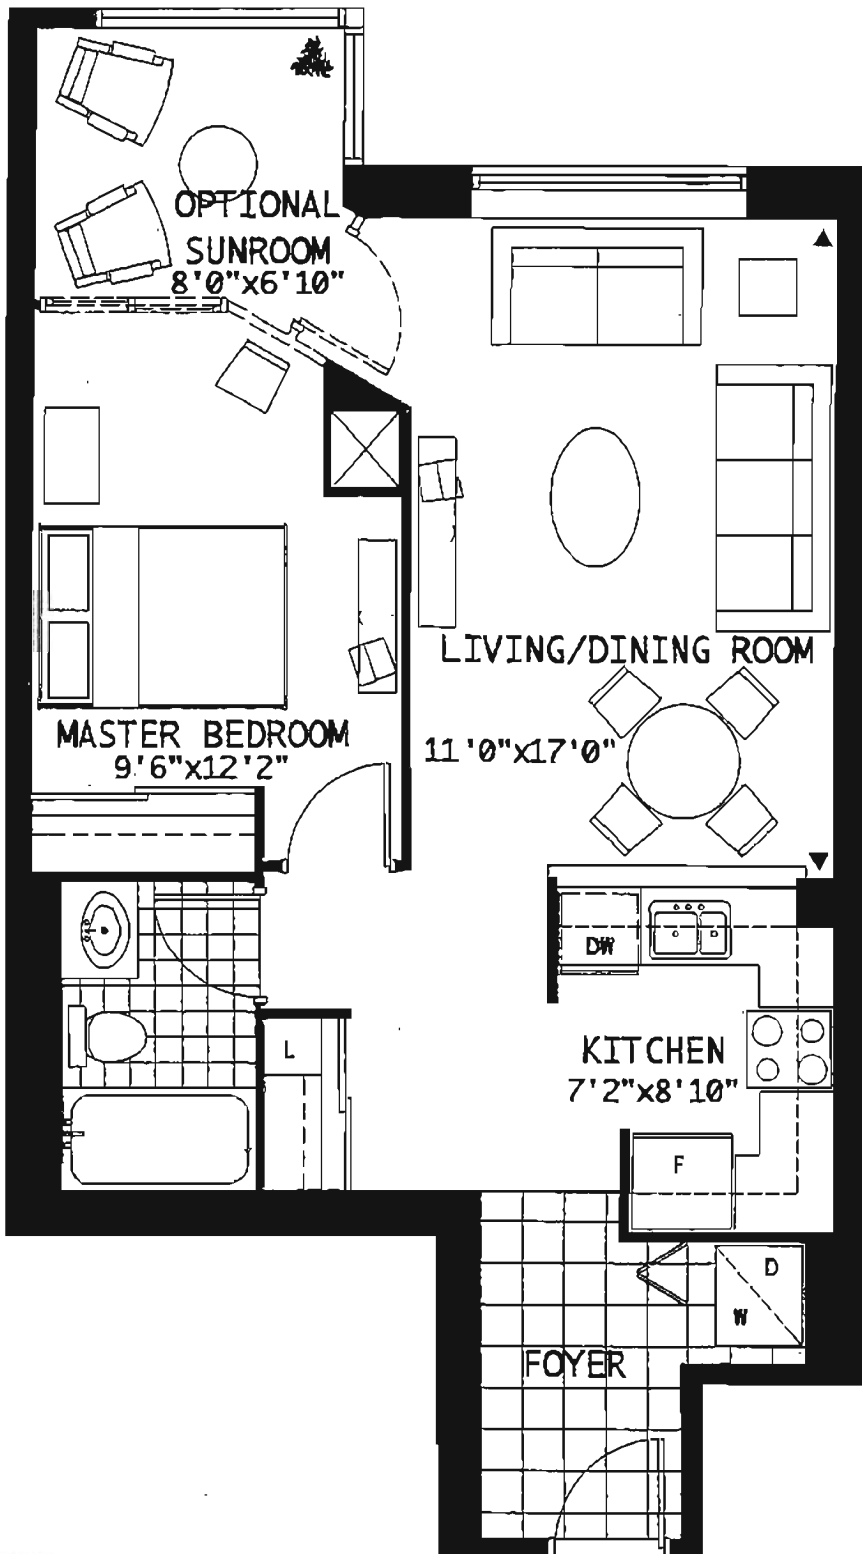

St. Paul's Terrace

TYPICAL FLOORS
2 to 10

SUITE 03
1,181 sq. ft.

Sizes and specifications subject to change without notice.

St. Paul's Terrace

TYPICAL FLOORS
2 to 10

SUITE 01 713 sq. ft.

Sizes and specifications subject to change without notice